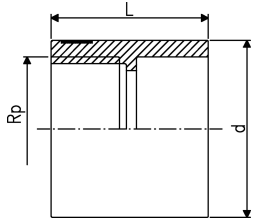

Data sheet

valid from: 9/30/21

ELGEF Plus Adaptor PE80 d63mm / SDR11 / Female thread Rp

- 5 bar Gas / 12,5 bar Water
- Connection to plastic or metal
- Reinforcing ring stainless (A2)
- For ELGEF Plus Branch Saddle d63-400mm, pipe SDR11; d110-400mm, pipe SDR17
- Parallel female thread

d	Thread Type	Size	DN	PN	SDR	Code	Weight	L
(mm)		(inch)	(mm)	(bar)			(kg)	(mm)
63	Rp	1 ½	50	12.5	11	173 281 925	0.088	54

The technical data are not binding. They neither constitute expressly warranted characteristics nor guaranteed properties nor a guaranteed durability. They are subject to modification. Our General Terms of Sale apply.